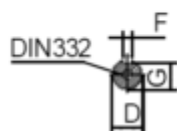

# Data Sheet

Article number: 250302200224

Description: Kleedrive T3C 180M-2 22.0KW 2800 rpm  
3x400/690V 50HZ IP55 B5 Eff=92,7%

## Measures

AA = 354	K = Ø15	TBH = 187
AC = Ø360	L = 687	TBS = 160
AD = 445	M = Ø300	TBW = 162
D = Ø48	N = Ø250	
E = 110	P = Ø350	
F = -	R = 0	
G = 42.5	S = 5	
HD = 265	T = 4xØ19	