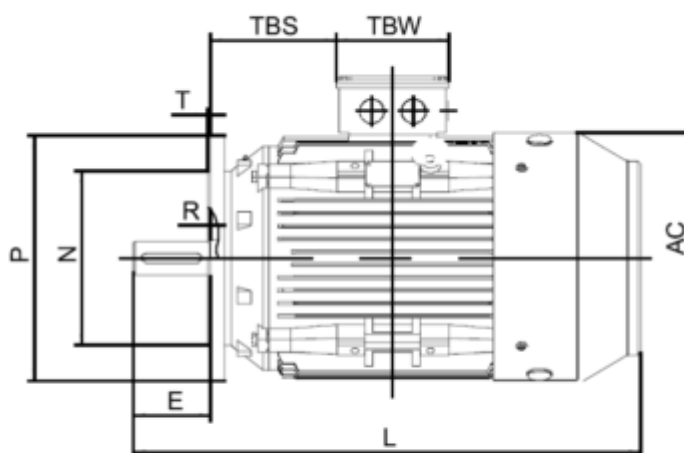

# Data Sheet

Article number: 250302200224

Description: Kleedrive T3C 180M-2 22.0KW 2800 rpm  
3x400/690V 50HZ IP55 B5 Eff=92,7%

## Measures

AA = 354	K = Ø15	TBH = 187
AC = Ø360	L = 687	TBS = 160
AD = 445	M = Ø300	TBW = 162
D = Ø48	N = Ø250	
E = 110	P = Ø350	
F = -	R = 0	
G = 42.5	S = 5	
HD = 265	T = 4xØ19	