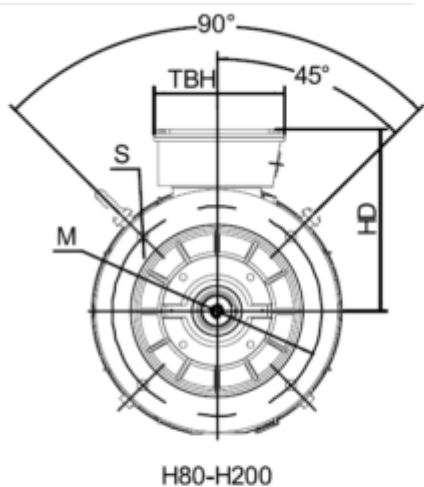

# Data Sheet

Article number: 250302200224

Description: Kleedrive T3C 180M-2 22.0KW 2800 rpm  
3x400/690V 50HZ IP55 B5 Eff=92,7%

## Measures

AA = 354	K = Ø15	TBH = 187
AC = Ø360	L = 687	TBS = 160
AD = 445	M = Ø300	TBW = 162
D = Ø48	N = Ø250	
E = 110	P = Ø350	
F = -	R = 0	
G = 42.5	S = 5	
HD = 265	T = 4xØ19	